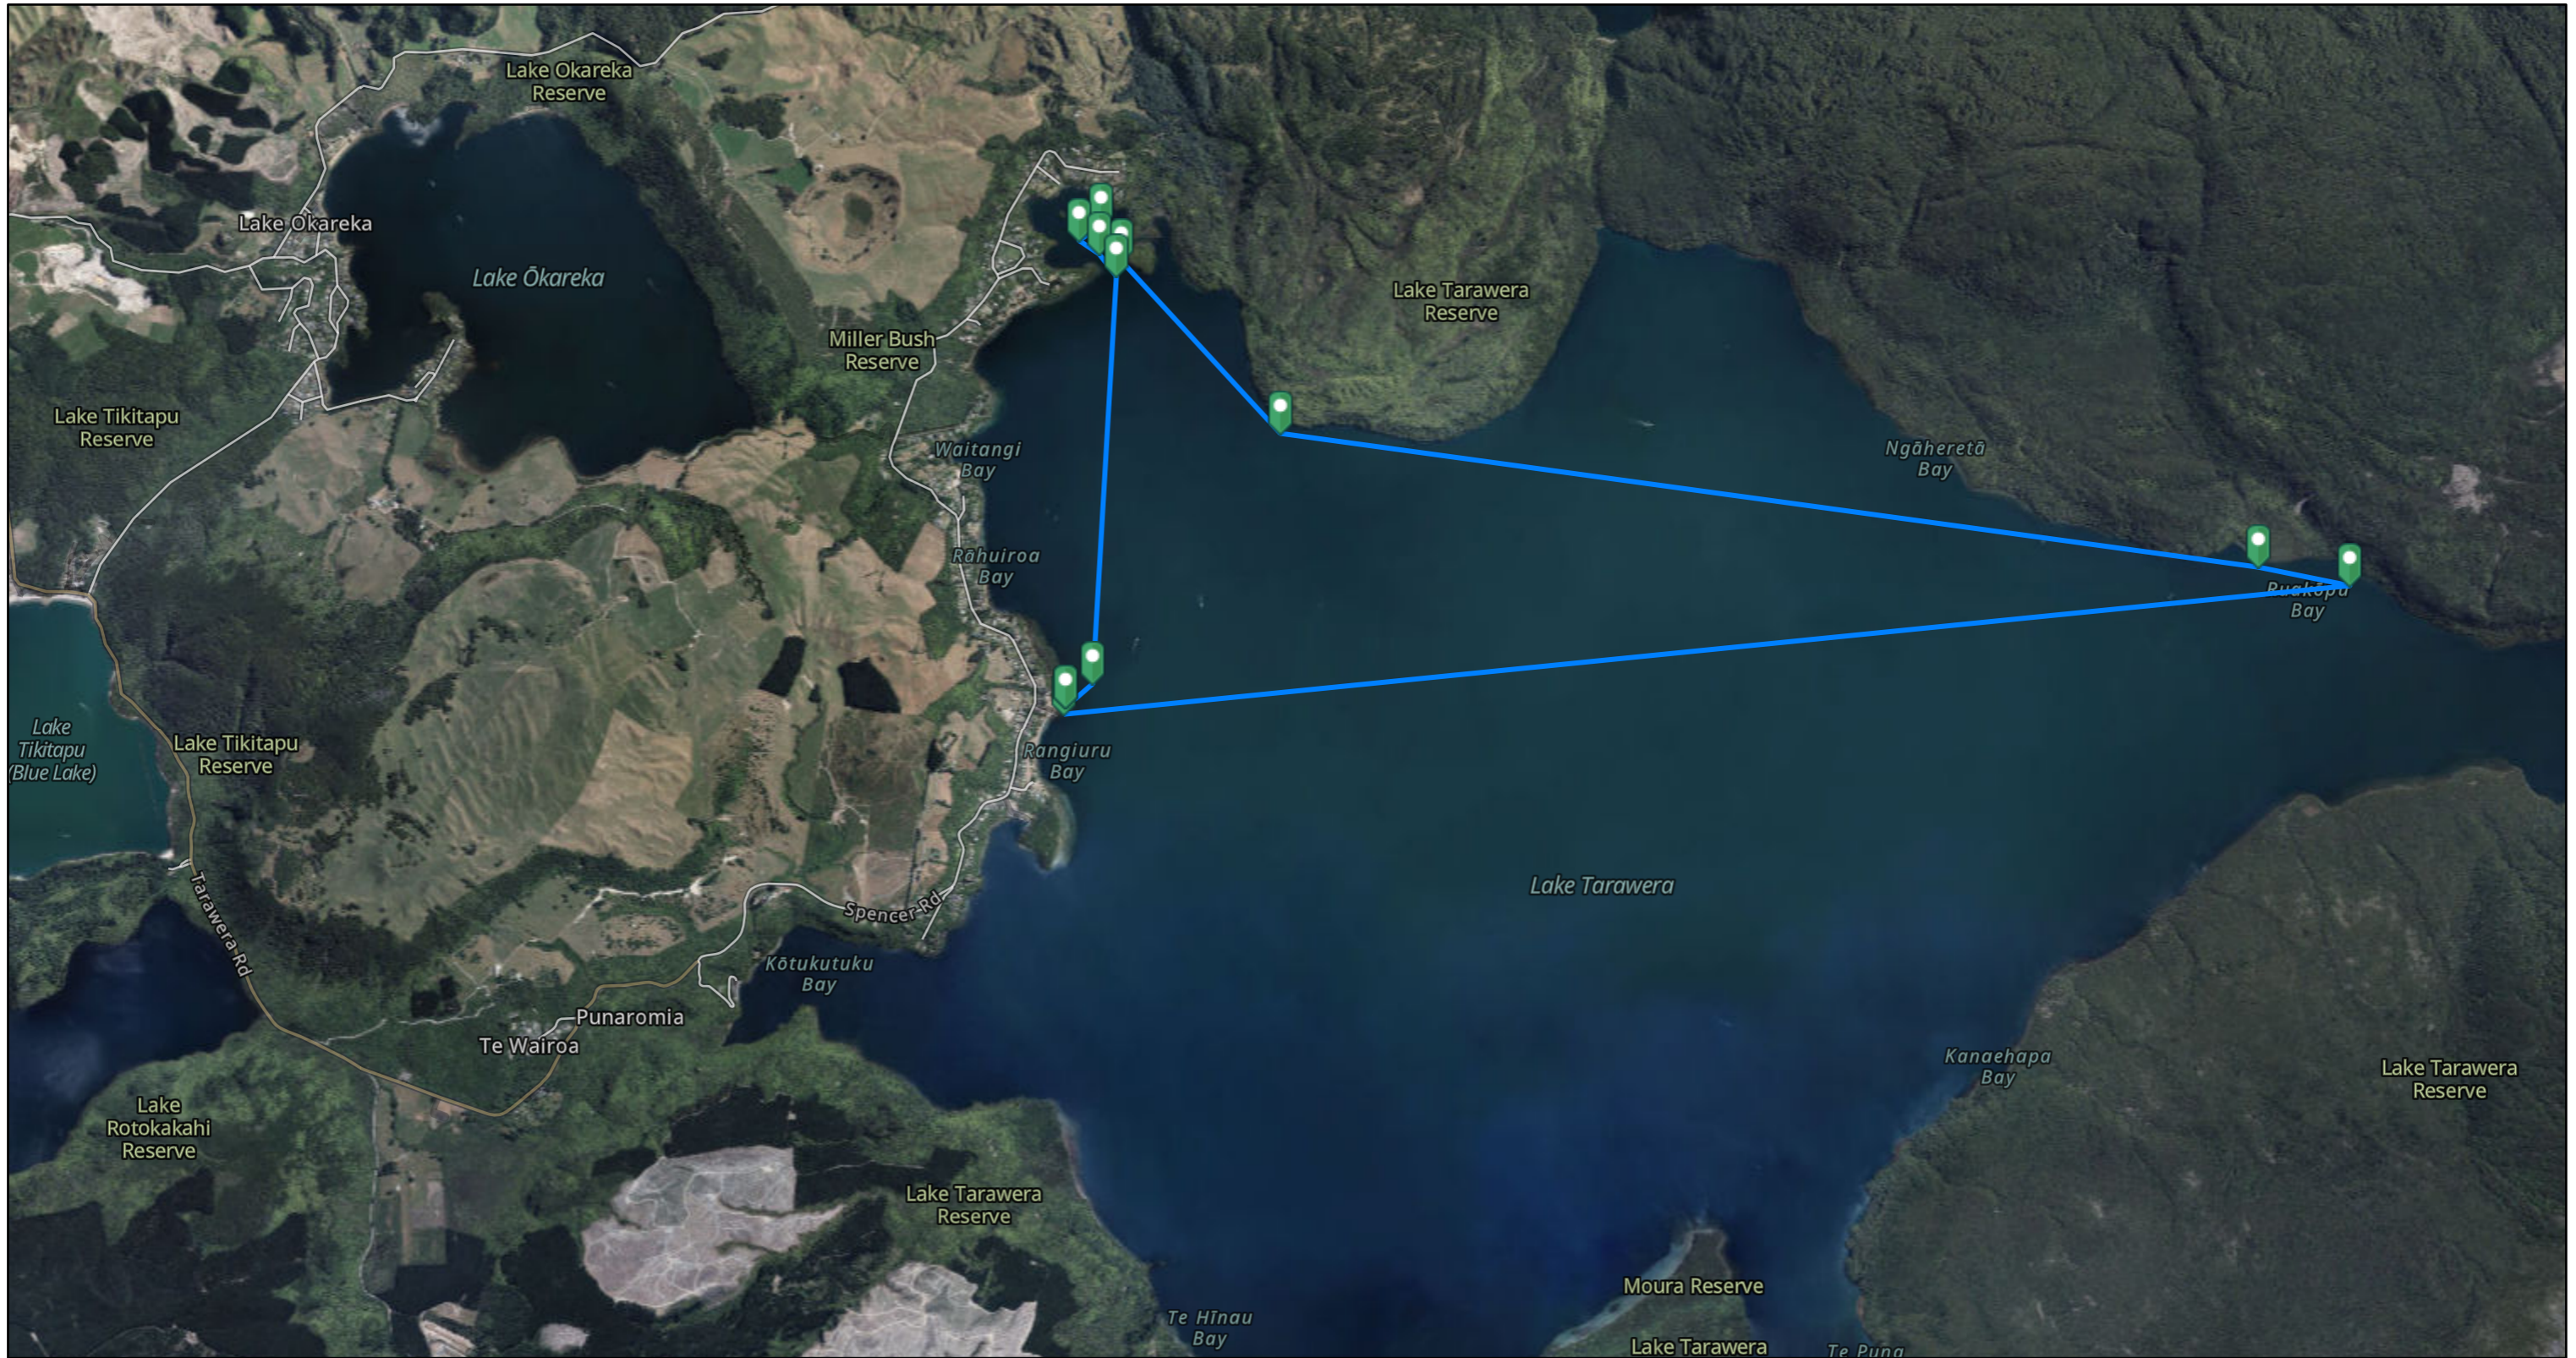

Rotohoe Race 2 18km Option 2

19/04/2023, 3:09:52 pm

1:36,112

Eagle Technology, LINZ, StatsNZ, NIWA, Natural Earth, © OpenStreetMap contributors., Eagle Technology, Land Information New Zealand, GEBCO, Community maps contributors